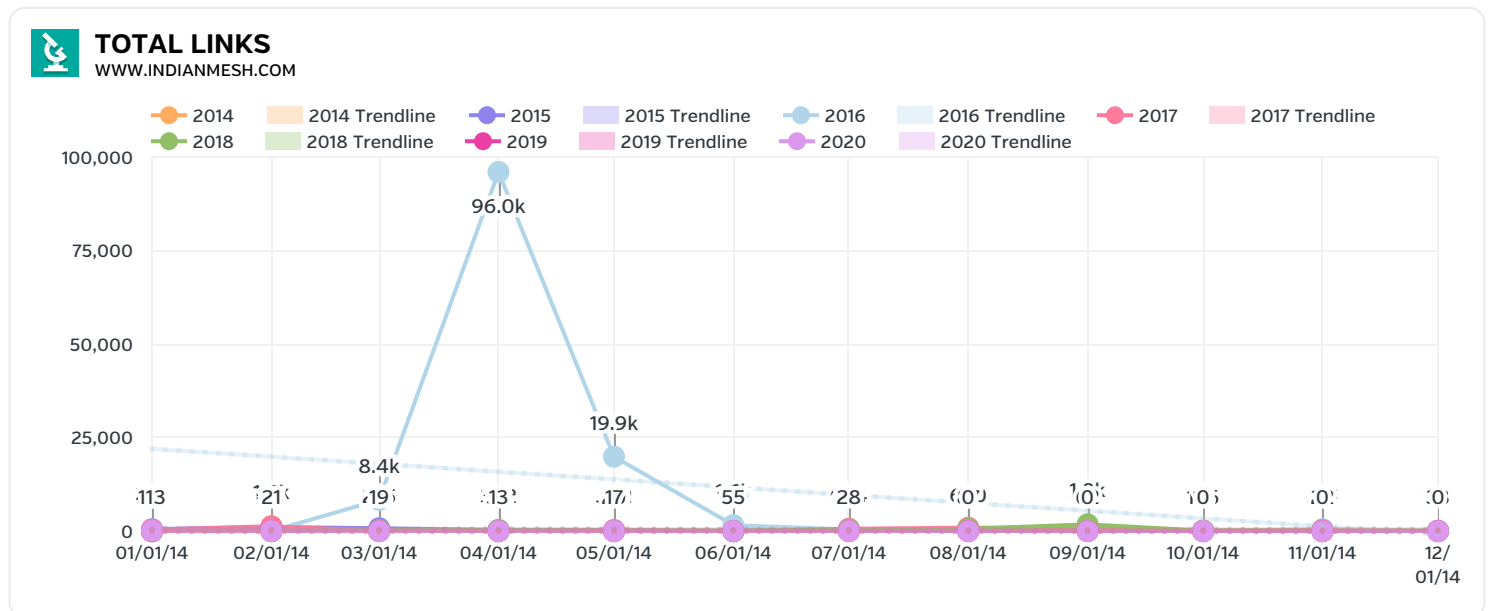

Introduction

07/28/2020 - 08/26/2020

Welcome to Your Dashboard!

The Dashboard gives you an at-a-glance view of the aspects of your campaign that are most important to you. And since it's customizable, you can add as much or as little as you'd like.

To remove this section from your dashboard, hover over the title above and click the "X" that appears to the right.

Current Marketing Performance Metrics

07/28/2020 - 08/26/2020

 EXTERNAL BACKLINKS MAJESTIC SITE PERFORMANCE <h1>743</h1>	 CITATION FLOW SITE PERFORMANCE <h1>28</h1>	 TRUST FLOW SITE PERFORMANCE <h1>1</h1>	 DOMAIN AUTHORITY SITE PERFORMANCE <h1>17</h1>
 LOAD TIME SITE PERFORMANCE <h1>3.28 SECS</h1>	 PAGE SPEED SITE PERFORMANCE <h1>39</h1>		